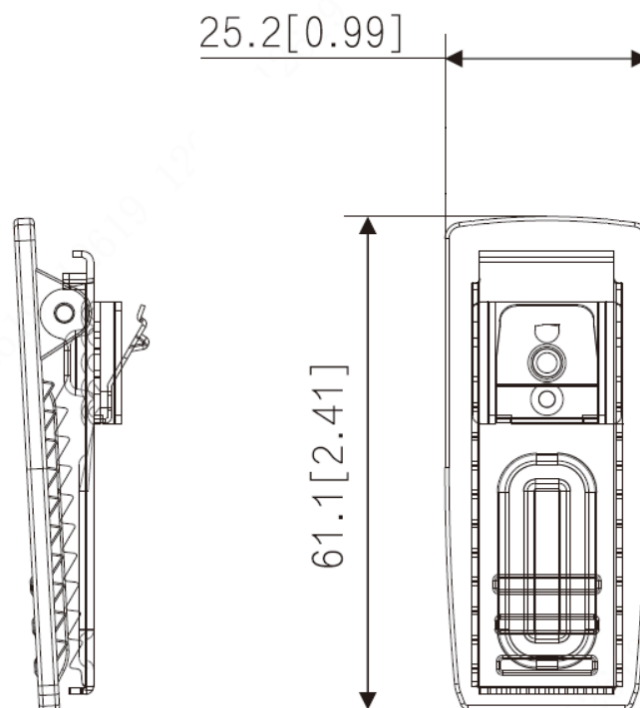

## Clip

Clip of MPT230/ MPT221-S/MPT221/MPT220/ MPT221-SA

### Technical Specifications

<b>Model</b>	<b>MAE-CL101</b>
Material	Plastic and Metal
Color	Black
Size	60mm * 25mm
Rotation Angle	360°
Weight	18g

mm[inch]